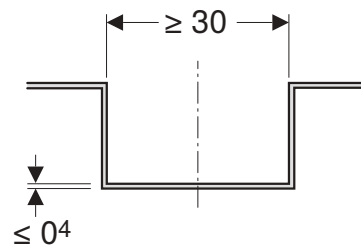

✓

Installation Notes
Geberit Pluvia 967.544.00.0

1