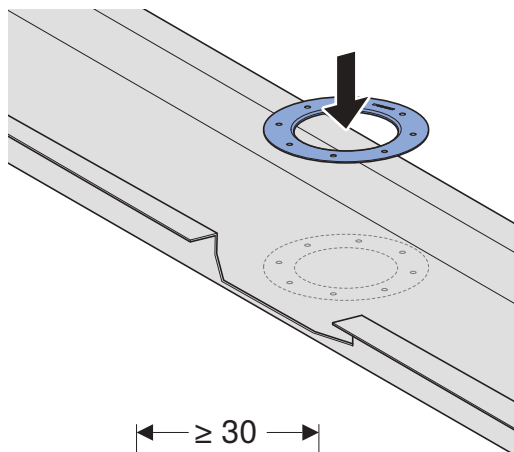

✓

Installation Notes
Geberit Pluvia 967.544.00.0

1