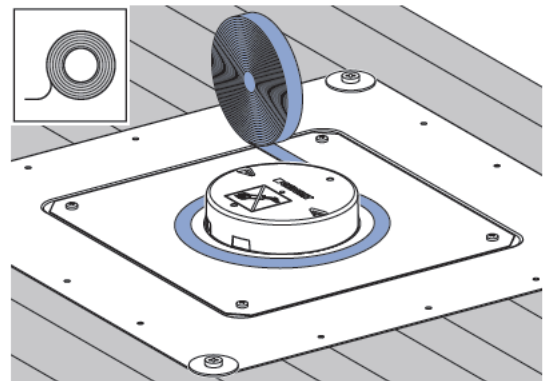

Installation Notes
Geberit Pluvia 967.544.00.0

1

2

⊕ PH2

359.122.00.1

3

4

5