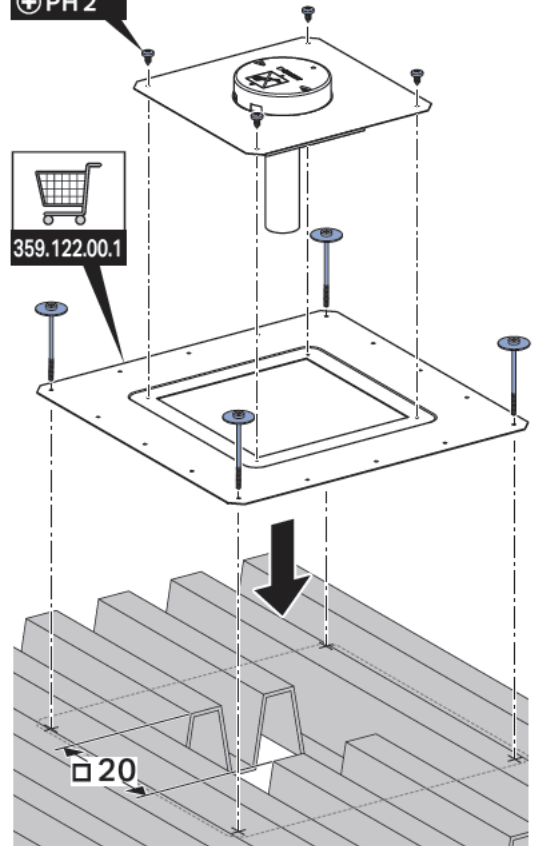

Installation Notes
Geberit Pluvia 967.544.00.0

1

2

⊕ PH2

359.122.00.1

3

4

5