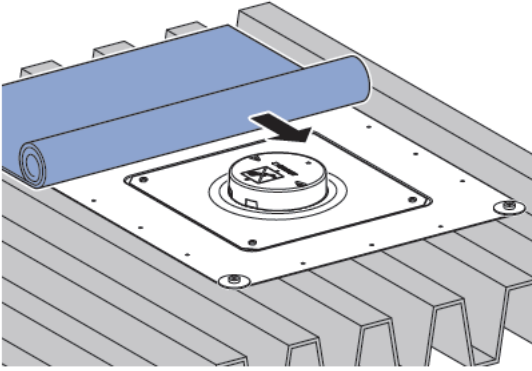

Installation Notes
Geberit Pluvia 967.544.00.0

1

2

⊕ PH2

359.122.00.1

3

4

5