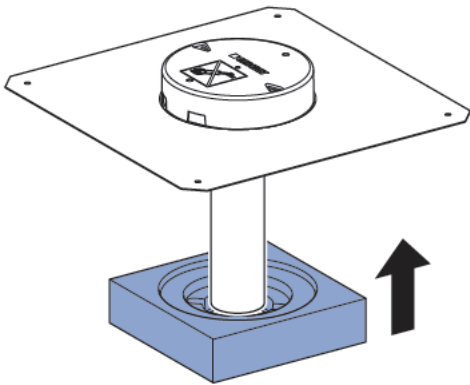

Installation Notes
Geberit Pluvia 967.544.00.0

1

2

⊕ PH2

359.122.00.1

3

4

5