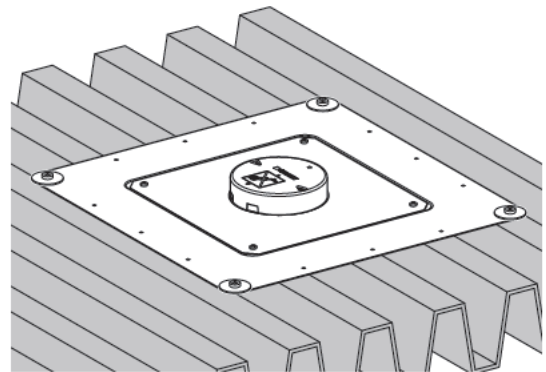

Installation Notes
Geberit Pluvia 967.544.00.0

1

2

⊕ PH2

359.122.00.1

3

4

5